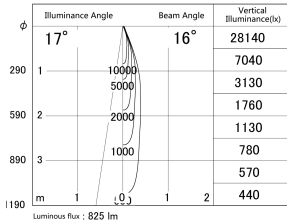

Item no. SD374-1320B9030-IK

Series Name: Hospitality Tracklight (In-Track) (SD374-IK)

■ Lighting Distribution Curve (cd/1000 lm)

Installation	Track mount
Type	Compact size tracklight
Fixture wattage	12.5W
Beam angle	16deg
Color Temp.	3000K
CRI	Ra>90
Luminous	827 lm
Body	Die-cast aluminum alloy
Body finish	Black
Trim finish	Black
Reflector finish	N/A
IP Rate	IP20
Light source	COB module
Input Voltage	AC220~240V
Dimming Type	Non-Dimmable
Certificate	CE,CCC
Cut Hole	N/A