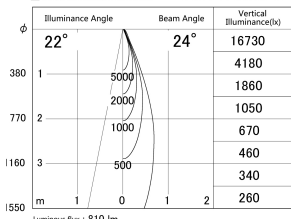

Item no. SD374-1325B9030-IK

Series Name: Hospitality Tracklight (In-Track) (SD374-IK)

■ Lighting Distribution Curve (cd/1000 lm)

Installation	Track mount
Type	Compact size tracklight
Fixture wattage	12.5W
Beam angle	24deg
Color Temp.	3000K
CRI	Ra>90
Luminous	812 lm
Body	Die-cast aluminum alloy
Body finish	Black
Trim finish	Black
Reflector finish	N/A
IP Rate	IP20
Light source	COB module
Input Voltage	AC220~240V
Dimming Type	Non-Dimmable
Certificate	CE,CCC
Cut Hole	N/A