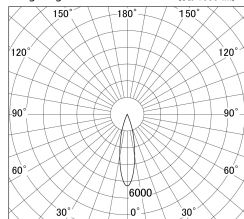

■ Lighting Distribution Curve (cd/1000 lm)