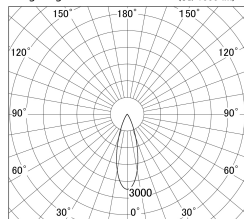

■ Lighting Distribution Curve (cd/1000 lm)