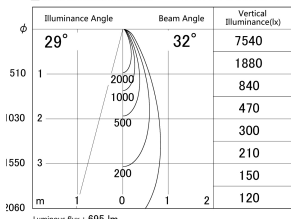

Item no. SD374-1335B9030-IK

Series Name: Hospitality Tracklight (In-Track) (SD374-IK)

■ Lighting Distribution Curve (cd/1000 lm)

Installation	Track mount
Type	Compact size tracklight
Fixture wattage	12.5W
Beam angle	32deg
Color Temp.	3000K
CRI	Ra>90
Luminous	697 lm
Body	Die-cast aluminum alloy
Body finish	Black
Trim finish	Black
Reflector finish	N/A
IP Rate	IP20
Light source	COB module
Input Voltage	AC220~240V
Dimming Type	Non-Dimmable
Certificate	CE,CCC
Cut Hole	N/A