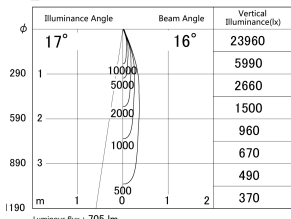

Item no. SD374-1120B9030-IK

Series Name: Hospitality Tracklight (In-Track) (SD374-IK)

■ Lighting Distribution Curve (cd/1000 lm)

Installation	Track mount
Type	Compact size tracklight
Fixture wattage	10.2W
Beam angle	16deg
Color Temp.	3000K
CRI	Ra>90
Luminous	704 lm
Body	Die-cast aluminum alloy
Body finish	Black
Trim finish	Black
Reflector finish	N/A
IP Rate	IP20
Light source	COB module
Input Voltage	AC220~240V
Dimming Type	Non-Dimmable
Certificate	CE,CCC
Cut Hole	N/A