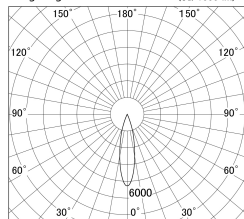

Item no. SD374-1125B9030-IK

Series Name: Hospitality Tracklight (In-Track) (SD374-IK)

■ Lighting Distribution Curve (cd/1000 lm)

■ Direct Horizontal Illuminance SD374-1125B9030-IK

Installation	Track mount
Type	Compact size tracklight
Fixture wattage	10.2W
Beam angle	24deg
Color Temp.	3000K
CRI	Ra>90
Luminous	691 lm
Body	Die-cast aluminum alloy
Body finish	Black
Trim finish	Black
Reflector finish	N/A
IP Rate	IP20
Light source	COB module
Input Voltage	AC220~240V
Dimming Type	Non-Dimmable
Certificate	CE,CCC
Cut Hole	N/A