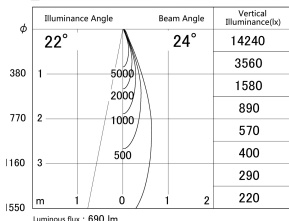

Item no. SD374-1125B9030-IK

Series Name: Hospitality Tracklight (In-Track) (SD374-IK)

■ Lighting Distribution Curve (cd/1000 lm)

■ Direct Horizontal Illuminance SD374-1125B9030-IK

Installation	Track mount
Type	Compact size tracklight
Fixture wattage	10.2W
Beam angle	24deg
Color Temp.	3000K
CRI	Ra>90
Luminous	691 lm
Body	Die-cast aluminum alloy
Body finish	Black
Trim finish	Black
Reflector finish	N/A
IP Rate	IP20
Light source	COB module
Input Voltage	AC220~240V
Dimming Type	Non-Dimmable
Certificate	CE,CCC
Cut Hole	N/A