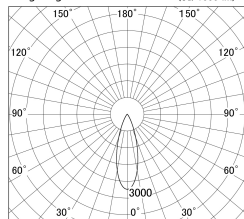

■ Lighting Distribution Curve (cd/1000 lm)