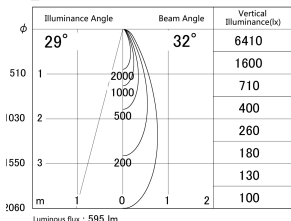

Item no. SD374-1135B9030-IK

Series Name: Hospitality Tracklight (In-Track) (SD374-IK)

■ Lighting Distribution Curve (cd/1000 lm)

Installation	Track mount
Type	Compact size tracklight
Fixture wattage	10.2W
Beam angle	32deg
Color Temp.	3000K
CRI	Ra>90
Luminous	593 lm
Body	Die-cast aluminum alloy
Body finish	Black
Trim finish	Black
Reflector finish	N/A
IP Rate	IP20
Light source	COB module
Input Voltage	AC220~240V
Dimming Type	Non-Dimmable
Certificate	CE,CCC
Cut Hole	N/A