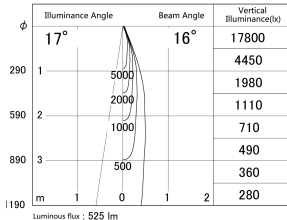

Item no. SD374-0820B9030-IK

Series Name: Hospitality Tracklight (In-Track) (SD374-IK)

■ Lighting Distribution Curve (cd/1000 lm)

Installation	Track mount
Type	Compact size tracklight
Fixture wattage	7.6W
Beam angle	16deg
Color Temp.	3000K
CRI	Ra>90
Luminous	523 lm
Body	Die-cast aluminum alloy
Body finish	Black
Trim finish	Black
Reflector finish	N/A
IP Rate	IP20
Light source	COB module
Input Voltage	AC220~240V
Dimming Type	Non-Dimmable
Certificate	CE,CCC
Cut Hole	N/A