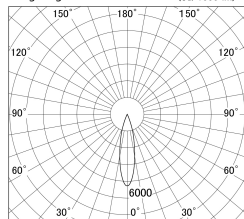

■ Lighting Distribution Curve (cd/1000 lm)