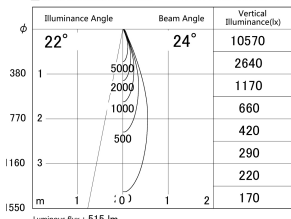

Item no. SD374-0825B9030-IK

Series Name: Hospitality Tracklight (In-Track) (SD374-IK)

■ Lighting Distribution Curve (cd/1000 lm)

Installation	Track mount
Type	Compact size tracklight
Fixture wattage	7.6W
Beam angle	24deg
Color Temp.	3000K
CRI	Ra>90
Luminous	513 lm
Body	Die-cast aluminum alloy
Body finish	Black
Trim finish	Black
Reflector finish	N/A
IP Rate	IP20
Light source	COB module
Input Voltage	AC220~240V
Dimming Type	Non-Dimmable
Certificate	CE,CCC
Cut Hole	N/A