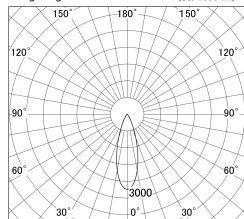

■ Lighting Distribution Curve (cd/1000 lm)