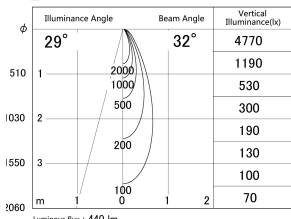

Item no. SD374-0835B9030-IK

Series Name: Hospitality Tracklight (In-Track) (SD374-IK)

■ Lighting Distribution Curve (cd/1000 lm)

Installation	Track mount
Type	Compact size tracklight
Fixture wattage	7.6W
Beam angle	32deg
Color Temp.	3000K
CRI	Ra>90
Luminous	441 lm
Body	Die-cast aluminum alloy
Body finish	Black
Trim finish	Black
Reflector finish	N/A
IP Rate	IP20
Light source	COB module
Input Voltage	AC220~240V
Dimming Type	Non-Dimmable
Certificate	CE,CCC
Cut Hole	N/A