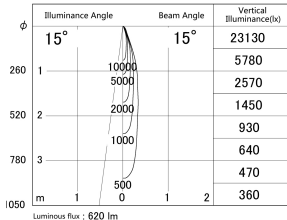

Item no. SD374-1320B9030-IK-HN

Series Name: Hospitality Tracklight (In-Track) (SD374-IK)

■ Lighting Distribution Curve (cd/1000 lm)

Installation	Track mount
Type	Compact size tracklight
Fixture wattage	12.5W
Beam angle	15deg
Color Temp.	3000K
CRI	Ra>90
Luminous	622 lm
Body	Die-cast aluminum alloy
Body finish	Black
Trim finish	Black
Reflector finish	N/A
IP Rate	IP20
Light source	COB module
Input Voltage	AC220~240V
Dimming Type	Non-Dimmable
Certificate	CE,CCC
Cut Hole	N/A