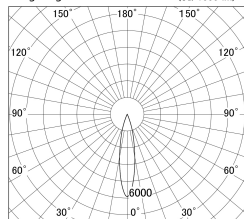

■ Lighting Distribution Curve (cd/1000 lm)