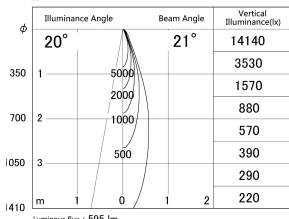

Item no. SD374-1325B9030-IK-HN

Series Name: Hospitality Tracklight (In-Track) (SD374-IK)

■ Lighting Distribution Curve (cd/1000 lm)

Installation	Track mount
Type	Compact size tracklight
Fixture wattage	12.5W
Beam angle	21deg
Color Temp.	3000K
CRI	Ra>90
Luminous	596 lm
Body	Die-cast aluminum alloy
Body finish	Black
Trim finish	Black
Reflector finish	N/A
IP Rate	IP20
Light source	COB module
Input Voltage	AC220~240V
Dimming Type	Non-Dimmable
Certificate	CE,CCC
Cut Hole	N/A