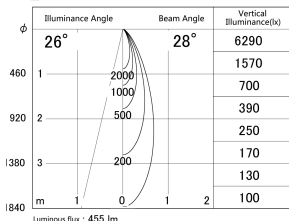

Item no. SD374-1335B9030-IK-HN

Series Name: Hospitality Tracklight (In-Track) (SD374-IK)

■ Lighting Distribution Curve (cd/1000 lm)

Installation	Track mount
Type	Compact size tracklight
Fixture wattage	12.5W
Beam angle	28deg
Color Temp.	3000K
CRI	Ra>90
Luminous	453 lm
Body	Die-cast aluminum alloy
Body finish	Black
Trim finish	Black
Reflector finish	N/A
IP Rate	IP20
Light source	COB module
Input Voltage	AC220~240V
Dimming Type	Non-Dimmable
Certificate	CE,CCC
Cut Hole	N/A