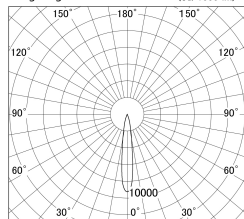

■ Lighting Distribution Curve (cd/1000 lm)