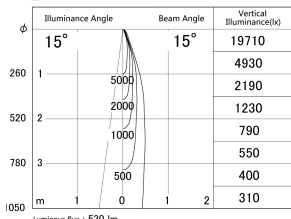

Item no. SD374-1120B9030-IK-HN

Series Name: Hospitality Tracklight (In-Track) (SD374-IK)

■ Lighting Distribution Curve (cd/1000 lm)

Installation	Track mount
Type	Compact size tracklight
Fixture wattage	10.2W
Beam angle	15deg
Color Temp.	3000K
CRI	Ra>90
Luminous	530 lm
Body	Die-cast aluminum alloy
Body finish	Black
Trim finish	Black
Reflector finish	N/A
IP Rate	IP20
Light source	COB module
Input Voltage	AC220~240V
Dimming Type	Non-Dimmable
Certificate	CE,CCC
Cut Hole	N/A