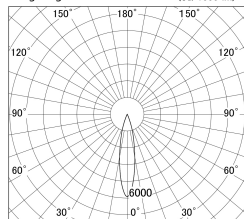

■ Lighting Distribution Curve (cd/1000 lm)