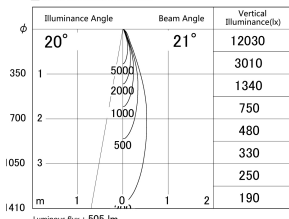

Item no. SD374-1125B9030-IK-HN

Series Name: Hospitality Tracklight (In-Track) (SD374-IK)

■ Lighting Distribution Curve (cd/1000 lm)

Installation	Track mount
Type	Compact size tracklight
Fixture wattage	10.2W
Beam angle	21deg
Color Temp.	3000K
CRI	Ra>90
Luminous	507 lm
Body	Die-cast aluminum alloy
Body finish	Black
Trim finish	Black
Reflector finish	N/A
IP Rate	IP20
Light source	COB module
Input Voltage	AC220~240V
Dimming Type	Non-Dimmable
Certificate	CE,CCC
Cut Hole	N/A