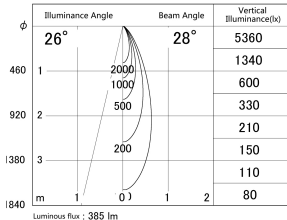

Item no. SD374-1135B9030-IK-HN

Series Name: Hospitality Tracklight (In-Track) (SD374-IK)

■ Lighting Distribution Curve (cd/1000 lm)

Installation	Track mount
Type	Compact size tracklight
Fixture wattage	10.2W
Beam angle	28deg
Color Temp.	3000K
CRI	Ra>90
Luminous	386 lm
Body	Die-cast aluminum alloy
Body finish	Black
Trim finish	Black
Reflector finish	N/A
IP Rate	IP20
Light source	COB module
Input Voltage	AC220~240V
Dimming Type	Non-Dimmable
Certificate	CE,CCC
Cut Hole	N/A