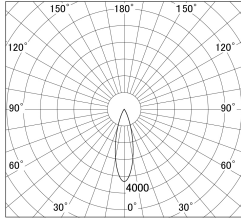

■ Lighting Distribution Curve (cd/1000 lm)