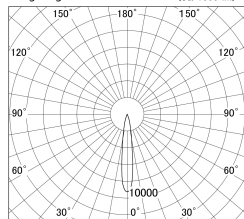

■ Lighting Distribution Curve (cd/1000 lm)