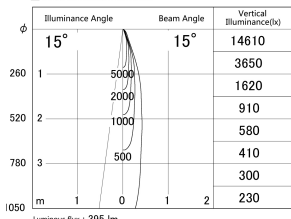

Item no. SD374-0820B9030-IK-HN

Series Name: Hospitality Tracklight (In-Track) (SD374-IK)

■ Lighting Distribution Curve (cd/1000 lm)

Installation	Track mount
Type	Compact size tracklight
Fixture wattage	7.6W
Beam angle	15deg
Color Temp.	3000K
CRI	Ra>90
Luminous	393 lm
Body	Die-cast aluminum alloy
Body finish	Black
Trim finish	Black
Reflector finish	N/A
IP Rate	IP20
Light source	COB module
Input Voltage	AC220~240V
Dimming Type	Non-Dimmable
Certificate	CE,CCC
Cut Hole	N/A