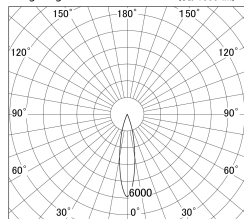

■ Lighting Distribution Curve (cd/1000 lm)