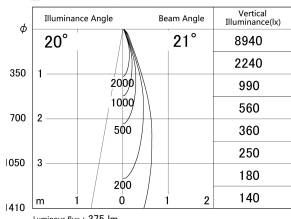

Item no. SD374-0825B9030-IK-HN

Series Name: Hospitality Tracklight (In-Track) (SD374-IK)

■ Lighting Distribution Curve (cd/1000 lm)

Installation	Track mount
Type	Compact size tracklight
Fixture wattage	7.6W
Beam angle	21deg
Color Temp.	3000K
CRI	Ra>90
Luminous	377 lm
Body	Die-cast aluminum alloy
Body finish	Black
Trim finish	Black
Reflector finish	N/A
IP Rate	IP20
Light source	COB module
Input Voltage	AC220~240V
Dimming Type	Non-Dimmable
Certificate	CE,CCC
Cut Hole	N/A