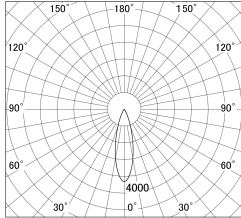

■ Lighting Distribution Curve (cd/1000 lm)