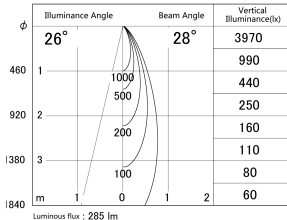

Item no. SD374-0835B9030-IK-HN

Series Name: Hospitality Tracklight (In-Track) (SD374-IK)

■ Lighting Distribution Curve (cd/1000 lm)

Installation	Track mount
Type	Compact size tracklight
Fixture wattage	7.6W
Beam angle	28deg
Color Temp.	3000K
CRI	Ra>90
Luminous	286 lm
Body	Die-cast aluminum alloy
Body finish	Black
Trim finish	Black
Reflector finish	N/A
IP Rate	IP20
Light source	COB module
Input Voltage	AC220~240V
Dimming Type	Non-Dimmable
Certificate	CE,CCC
Cut Hole	N/A