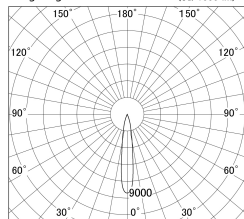

■ Lighting Distribution Curve (cd/1000 lm)

φ	Illuminance Angle	Beam Angle	Vertical Illuminance(lx)
	17°	16°	29850
290	10000		7460
	5000		3320
590	2000		1870
	1000		1190
880			830
			610
1190			470

Luminous flux : 875 lm

Installation	Track mount
Type	Compact size tracklight
Fixture wattage	12.5W
Beam angle	16deg
Color Temp.	4000K
CRI	Ra>90
Luminous	877 lm
Body	Die-cast aluminum alloy
Body finish	Black
Trim finish	Black
Reflector finish	N/A
IP Rate	IP20
Light source	COB module
Input Voltage	AC220~240V
Dimming Type	Non-Dimmable
Certificate	CE,CCC
Cut Hole	N/A