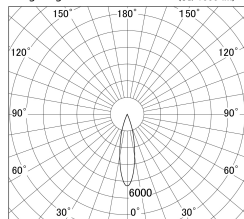

Item no. SD374-1325B9040-IK

Series Name: Hospitality Tracklight (In-Track) (SD374-IK)

■ Lighting Distribution Curve (cd/1000 lm)

■ Direct Horizontal Illuminance SD374-1325B9040-IK

Installation	Track mount
Type	Compact size tracklight
Fixture wattage	12.5W
Beam angle	24deg
Color Temp.	4000K
CRI	Ra>90
Luminous	861 lm
Body	Die-cast aluminum alloy
Body finish	Black
Trim finish	Black
Reflector finish	N/A
IP Rate	IP20
Light source	COB module
Input Voltage	AC220~240V
Dimming Type	Non-Dimmable
Certificate	CE,CCC
Cut Hole	N/A