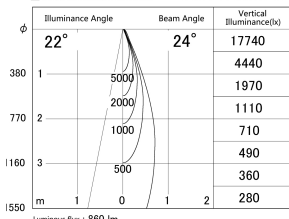

Item no. SD374-1325B9040-IK

Series Name: Hospitality Tracklight (In-Track) (SD374-IK)

■ Lighting Distribution Curve (cd/1000 lm)

■ Direct Horizontal Illuminance SD374-1325B9040-IK

Installation	Track mount
Type	Compact size tracklight
Fixture wattage	12.5W
Beam angle	24deg
Color Temp.	4000K
CRI	Ra>90
Luminous	861 lm
Body	Die-cast aluminum alloy
Body finish	Black
Trim finish	Black
Reflector finish	N/A
IP Rate	IP20
Light source	COB module
Input Voltage	AC220~240V
Dimming Type	Non-Dimmable
Certificate	CE,CCC
Cut Hole	N/A