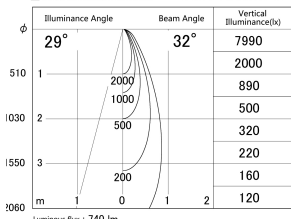

Item no. SD374-1335B9040-IK

Series Name: Hospitality Tracklight (In-Track) (SD374-IK)

■ Lighting Distribution Curve (cd/1000 lm)

Installation	Track mount
Type	Compact size tracklight
Fixture wattage	12.5W
Beam angle	32deg
Color Temp.	4000K
CRI	Ra>90
Luminous	739 lm
Body	Die-cast aluminum alloy
Body finish	Black
Trim finish	Black
Reflector finish	N/A
IP Rate	IP20
Light source	COB module
Input Voltage	AC220~240V
Dimming Type	Non-Dimmable
Certificate	CE,CCC
Cut Hole	N/A