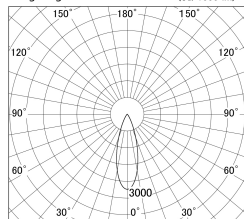

■ Lighting Distribution Curve (cd/1000 lm)