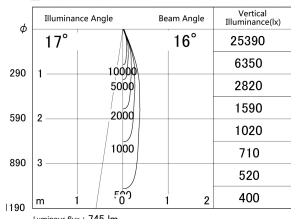

Item no. SD374-1120B9040-IK

Series Name: Hospitality Tracklight (In-Track) (SD374-IK)

■ Lighting Distribution Curve (cd/1000 lm)

Installation	Track mount
Type	Compact size tracklight
Fixture wattage	10.2W
Beam angle	16deg
Color Temp.	4000K
CRI	Ra>90
Luminous	746 lm
Body	Die-cast aluminum alloy
Body finish	Black
Trim finish	Black
Reflector finish	N/A
IP Rate	IP20
Light source	COB module
Input Voltage	AC220~240V
Dimming Type	Non-Dimmable
Certificate	CE,CCC
Cut Hole	N/A