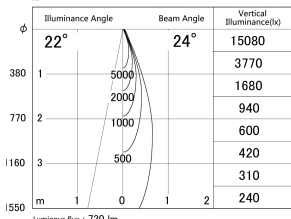

Item no. SD374-1125B9040-IK

Series Name: Hospitality Tracklight (In-Track) (SD374-IK)

■ Lighting Distribution Curve (cd/1000 lm)

Installation	Track mount
Type	Compact size tracklight
Fixture wattage	10.2W
Beam angle	24deg
Color Temp.	4000K
CRI	Ra>90
Luminous	732 lm
Body	Die-cast aluminum alloy
Body finish	Black
Trim finish	Black
Reflector finish	N/A
IP Rate	IP20
Light source	COB module
Input Voltage	AC220~240V
Dimming Type	Non-Dimmable
Certificate	CE,CCC
Cut Hole	N/A