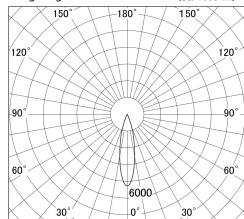

■ Lighting Distribution Curve (cd/1000 lm)