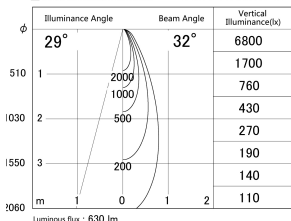

Item no. SD374-1135B9040-IK

Series Name: Hospitality Tracklight (In-Track) (SD374-IK)

■ Lighting Distribution Curve (cd/1000 lm)

Installation	Track mount
Type	Compact size tracklight
Fixture wattage	10.2W
Beam angle	32deg
Color Temp.	4000K
CRI	Ra>90
Luminous	629 lm
Body	Die-cast aluminum alloy
Body finish	Black
Trim finish	Black
Reflector finish	N/A
IP Rate	IP20
Light source	COB module
Input Voltage	AC220~240V
Dimming Type	Non-Dimmable
Certificate	CE,CCC
Cut Hole	N/A