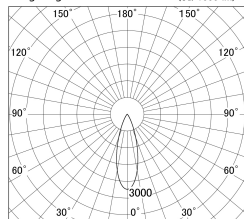

■ Lighting Distribution Curve (cd/1000 lm)