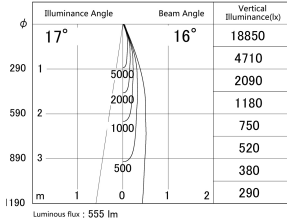

Item no. SD374-0820B9040-IK

Series Name: Hospitality Tracklight (In-Track) (SD374-IK)

■ Lighting Distribution Curve (cd/1000 lm)

Installation	Track mount
Type	Compact size tracklight
Fixture wattage	7.6W
Beam angle	16deg
Color Temp.	4000K
CRI	Ra>90
Luminous	554 lm
Body	Die-cast aluminum alloy
Body finish	Black
Trim finish	Black
Reflector finish	N/A
IP Rate	IP20
Light source	COB module
Input Voltage	AC220~240V
Dimming Type	Non-Dimmable
Certificate	CE,CCC
Cut Hole	N/A