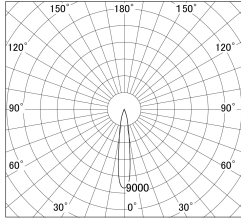

■ Lighting Distribution Curve (cd/1000 lm)