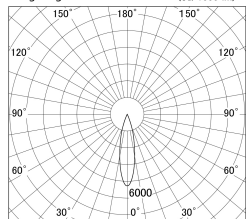

■ Lighting Distribution Curve (cd/1000 lm)