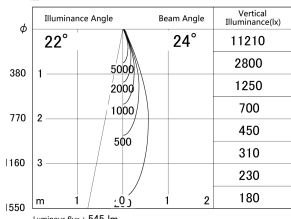

Item no. SD374-0825B9040-IK

Series Name: Hospitality Tracklight (In-Track) (SD374-IK)

■ Lighting Distribution Curve (cd/1000 lm)

Installation	Track mount
Type	Compact size tracklight
Fixture wattage	7.6W
Beam angle	24deg
Color Temp.	4000K
CRI	Ra>90
Luminous	544 lm
Body	Die-cast aluminum alloy
Body finish	Black
Trim finish	Black
Reflector finish	N/A
IP Rate	IP20
Light source	COB module
Input Voltage	AC220~240V
Dimming Type	Non-Dimmable
Certificate	CE,CCC
Cut Hole	N/A