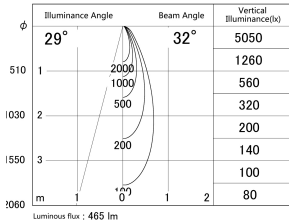

Item no. SD374-0835B9040-IK

Series Name: Hospitality Tracklight (In-Track) (SD374-IK)

■ Lighting Distribution Curve (cd/1000 lm)

■ Direct Horizontal Illuminance SD374-0835B9040-IK

Installation	Track mount
Type	Compact size tracklight
Fixture wattage	7.6W
Beam angle	32deg
Color Temp.	4000K
CRI	Ra>90
Luminous	467 lm
Body	Die-cast aluminum alloy
Body finish	Black
Trim finish	Black
Reflector finish	N/A
IP Rate	IP20
Light source	COB module
Input Voltage	AC220~240V
Dimming Type	Non-Dimmable
Certificate	CE,CCC
Cut Hole	N/A