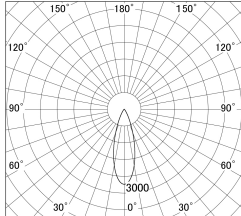

Item no. SD374-0835B9040-IK

Series Name: Hospitality Tracklight (In-Track) (SD374-IK)

■ Lighting Distribution Curve (cd/1000 lm)

■ Direct Horizontal Illuminance SD374-0835B9040-IK

Installation	Track mount
Type	Compact size tracklight
Fixture wattage	7.6W
Beam angle	32deg
Color Temp.	4000K
CRI	Ra>90
Luminous	467 lm
Body	Die-cast aluminum alloy
Body finish	Black
Trim finish	Black
Reflector finish	N/A
IP Rate	IP20
Light source	COB module
Input Voltage	AC220~240V
Dimming Type	Non-Dimmable
Certificate	CE,CCC
Cut Hole	N/A