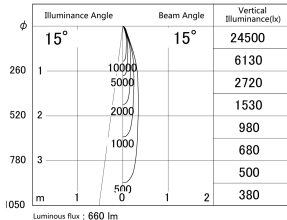

Item no. SD374-1320B9040-IK-HN

Series Name: Hospitality Tracklight (In-Track) (SD374-IK)

■ Lighting Distribution Curve (cd/1000 lm)

Installation	Track mount
Type	Compact size tracklight
Fixture wattage	12.5W
Beam angle	15deg
Color Temp.	4000K
CRI	Ra>90
Luminous	659 lm
Body	Die-cast aluminum alloy
Body finish	Black
Trim finish	Black
Reflector finish	N/A
IP Rate	IP20
Light source	COB module
Input Voltage	AC220~240V
Dimming Type	Non-Dimmable
Certificate	CE,CCC
Cut Hole	N/A