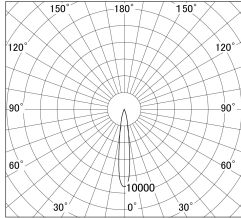

■ Lighting Distribution Curve (cd/1000 lm)