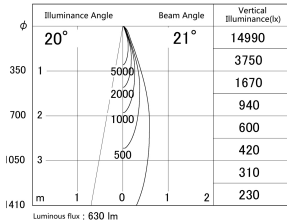

Item no. SD374-1325B9040-IK-HN

Series Name: Hospitality Tracklight (In-Track) (SD374-IK)

■ Lighting Distribution Curve (cd/1000 lm)

Installation	Track mount
Type	Compact size tracklight
Fixture wattage	12.5W
Beam angle	21deg
Color Temp.	4000K
CRI	Ra>90
Luminous	632 lm
Body	Die-cast aluminum alloy
Body finish	Black
Trim finish	Black
Reflector finish	N/A
IP Rate	IP20
Light source	COB module
Input Voltage	AC220~240V
Dimming Type	Non-Dimmable
Certificate	CE,CCC
Cut Hole	N/A