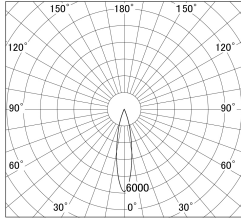

■ Lighting Distribution Curve (cd/1000 lm)