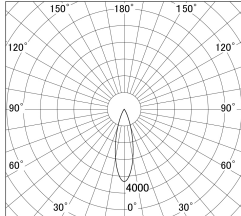

■ Lighting Distribution Curve (cd/1000 lm)