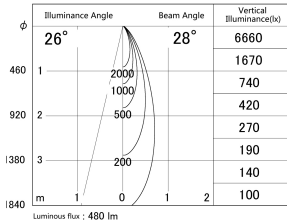

Item no. SD374-1335B9040-IK-HN

Series Name: Hospitality Tracklight (In-Track) (SD374-IK)

■ Lighting Distribution Curve (cd/1000 lm)

Installation	Track mount
Type	Compact size tracklight
Fixture wattage	12.5W
Beam angle	28deg
Color Temp.	4000K
CRI	Ra>90
Luminous	480 lm
Body	Die-cast aluminum alloy
Body finish	Black
Trim finish	Black
Reflector finish	N/A
IP Rate	IP20
Light source	COB module
Input Voltage	AC220~240V
Dimming Type	Non-Dimmable
Certificate	CE,CCC
Cut Hole	N/A