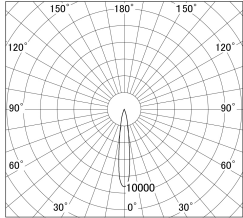

■ Lighting Distribution Curve (cd/1000 lm)