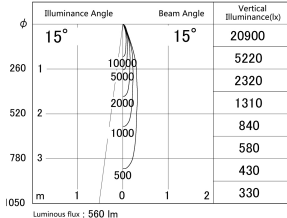

Item no. SD374-1120B9040-IK-HN

Series Name: Hospitality Tracklight (In-Track) (SD374-IK)

■ Lighting Distribution Curve (cd/1000 lm)

Installation	Track mount
Type	Compact size tracklight
Fixture wattage	10.2W
Beam angle	15deg
Color Temp.	4000K
CRI	Ra>90
Luminous	562 lm
Body	Die-cast aluminum alloy
Body finish	Black
Trim finish	Black
Reflector finish	N/A
IP Rate	IP20
Light source	COB module
Input Voltage	AC220~240V
Dimming Type	Non-Dimmable
Certificate	CE,CCC
Cut Hole	N/A