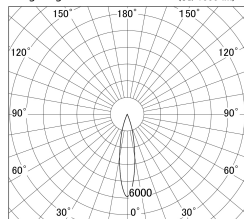

■ Lighting Distribution Curve (cd/1000 lm)