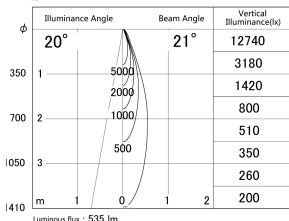

Item no. SD374-1125B9040-IK-HN

Series Name: Hospitality Tracklight (In-Track) (SD374-IK)

■ Lighting Distribution Curve (cd/1000 lm)

Installation	Track mount
Type	Compact size tracklight
Fixture wattage	10.2W
Beam angle	21deg
Color Temp.	4000K
CRI	Ra>90
Luminous	537 lm
Body	Die-cast aluminum alloy
Body finish	Black
Trim finish	Black
Reflector finish	N/A
IP Rate	IP20
Light source	COB module
Input Voltage	AC220~240V
Dimming Type	Non-Dimmable
Certificate	CE,CCC
Cut Hole	N/A