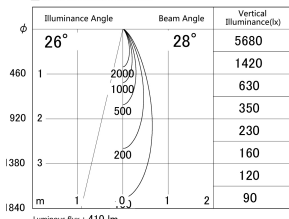

Item no. SD374-1135B9040-IK-HN

Series Name: Hospitality Tracklight (In-Track) (SD374-IK)

■ Lighting Distribution Curve (cd/1000 lm)

Installation	Track mount
Type	Compact size tracklight
Fixture wattage	10.2W
Beam angle	28deg
Color Temp.	4000K
CRI	Ra>90
Luminous	409 lm
Body	Die-cast aluminum alloy
Body finish	Black
Trim finish	Black
Reflector finish	N/A
IP Rate	IP20
Light source	COB module
Input Voltage	AC220~240V
Dimming Type	Non-Dimmable
Certificate	CE,CCC
Cut Hole	N/A