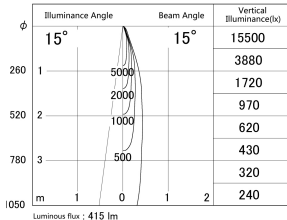

Item no. SD374-0820B9040-IK-HN

Series Name: Hospitality Tracklight (In-Track) (SD374-IK)

■ Lighting Distribution Curve (cd/1000 lm)

Installation	Track mount
Type	Compact size tracklight
Fixture wattage	7.6W
Beam angle	15deg
Color Temp.	4000K
CRI	Ra>90
Luminous	417 lm
Body	Die-cast aluminum alloy
Body finish	Black
Trim finish	Black
Reflector finish	N/A
IP Rate	IP20
Light source	COB module
Input Voltage	AC220~240V
Dimming Type	Non-Dimmable
Certificate	CE,CCC
Cut Hole	N/A