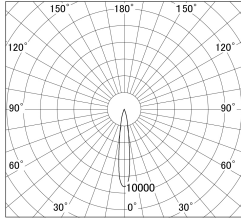

■ Lighting Distribution Curve (cd/1000 lm)