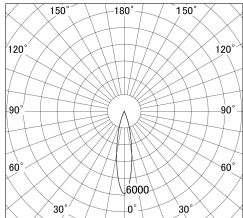

■ Lighting Distribution Curve (cd/1000 lm)