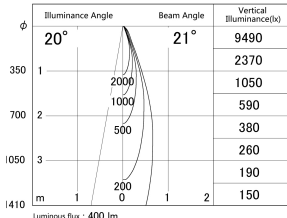

Item no. SD374-0825B9040-IK-HN

Series Name: Hospitality Tracklight (In-Track) (SD374-IK)

■ Lighting Distribution Curve (cd/1000 lm)

Installation	Track mount
Type	Compact size tracklight
Fixture wattage	7.6W
Beam angle	21deg
Color Temp.	4000K
CRI	Ra>90
Luminous	400 lm
Body	Die-cast aluminum alloy
Body finish	Black
Trim finish	Black
Reflector finish	N/A
IP Rate	IP20
Light source	COB module
Input Voltage	AC220~240V
Dimming Type	Non-Dimmable
Certificate	CE,CCC
Cut Hole	N/A