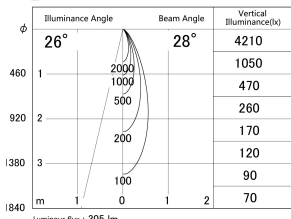

Item no. SD374-0835B9040-IK-HN

Series Name: Hospitality Tracklight (In-Track) (SD374-IK)

■ Lighting Distribution Curve (cd/1000 lm)

Installation	Track mount
Type	Compact size tracklight
Fixture wattage	7.6W
Beam angle	28deg
Color Temp.	4000K
CRI	Ra>90
Luminous	303 lm
Body	Die-cast aluminum alloy
Body finish	Black
Trim finish	Black
Reflector finish	N/A
IP Rate	IP20
Light source	COB module
Input Voltage	AC220~240V
Dimming Type	Non-Dimmable
Certificate	CE,CCC
Cut Hole	N/A