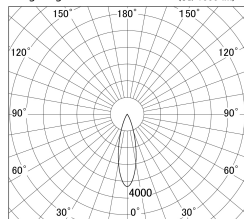

■ Lighting Distribution Curve (cd/1000 lm)