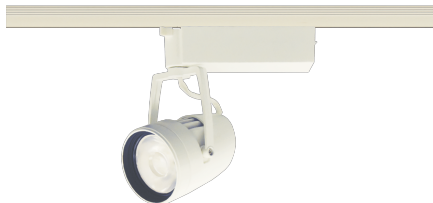

Item no. SD376-4025W9027-LX

Series Name: Cledy versa L-G tracklight  
(SD376-LX)

■ Direct Horizontal Illuminance SD376-4025W9027-LX

φ	Illuminance Angle	Beam Angle	Vertical Illuminance (lx)
	25°	27°	50110
440	2000		12530
	1000		5570
880	5000		3130
	2000		2000
1330	2000		1390
	1020		1020
1770	780		780

Installation	Track mount
Type	High-efficiency Lens type tracklight
Fixture wattage	38.5W
Beam angle	27deg
Color Temp.	2700K
CRI	Ra>90
Luminous	3474 lm
Body	Die-castaluminumalloy
Body finish	White
Trim finish	White
Reflector finish	N/A
IP Rate	IP20
Light source	COB module
Input Voltage	AC220~240V
Dimming Type	Non-Dimmable
Certificate	CE,CCC
Cut Hole	N/A