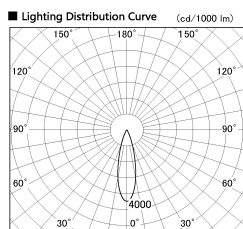

Item no. SD376-4025W9027-LX

Series Name: Cledy versa L-G tracklight  
(SD376-LX)

■ Direct Horizontal Illuminance SD376-4025W9027-LX

φ	Illuminance Angle	Beam Angle	Vertical Illuminance (lx)
	25°	27°	50110
440	2000		12530
	1000		5570
880	5000		3130
	2000		2000
1330	2000		1390
	1020		1020
1770	780		780

Installation	Track mount
Type	High-efficiency Lens type tracklight
Fixture wattage	38.5W
Beam angle	27deg
Color Temp.	2700K
CRI	Ra>90
Luminous	3474 lm
Body	Die-castaluminumalloy
Body finish	White
Trim finish	White
Reflector finish	N/A
IP Rate	IP20
Light source	COB module
Input Voltage	AC220~240V
Dimming Type	Non-Dimmable
Certificate	CE,CCC
Cut Hole	N/A