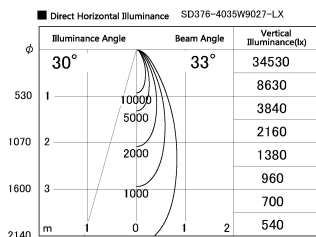

Item no. SD376-4035W9027-LX

Series Name: Cledy versa L-G tracklight
(SD376-LX)

Installation	Track mount
Type	High-efficiency Lens type tracklight
Fixture wattage	38.5W
Beam angle	33deg
Color Temp.	2700K
CRI	Ra>90
Luminous	3625 lm
Body	Die-castaluminumalloy
Body finish	White
Trim finish	White
Reflector finish	N/A
IP Rate	IP20
Light source	COB module
Input Voltage	AC220~240V
Dimming Type	Non-Dimmable
Certificate	CE,CCC
Cut Hole	N/A