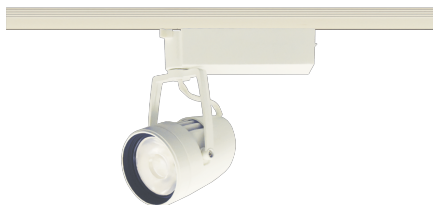

Item no. SD376-4035W9027-LX

Series Name: Cledy versa L-G tracklight
(SD376-LX)

Installation	Track mount
Type	High-efficiency Lens type tracklight
Fixture wattage	38.5W
Beam angle	33deg
Color Temp.	2700K
CRI	Ra>90
Luminous	3625 lm
Body	Die-castaluminumalloy
Body finish	White
Trim finish	White
Reflector finish	N/A
IP Rate	IP20
Light source	COB module
Input Voltage	AC220~240V
Dimming Type	Non-Dimmable
Certificate	CE,CCC
Cut Hole	N/A