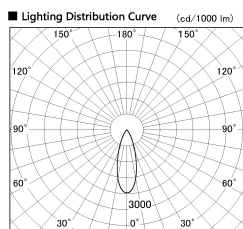

Item no. SD376-4035W9027-LX

Series Name: Cledy versa L-G tracklight
(SD376-LX)

Installation	Track mount
Type	High-efficiency Lens type tracklight
Fixture wattage	38.5W
Beam angle	33deg
Color Temp.	2700K
CRI	Ra>90
Luminous	3625 lm
Body	Die-castaluminumalloy
Body finish	White
Trim finish	White
Reflector finish	N/A
IP Rate	IP20
Light source	COB module
Input Voltage	AC220~240V
Dimming Type	Non-Dimmable
Certificate	CE,CCC
Cut Hole	N/A