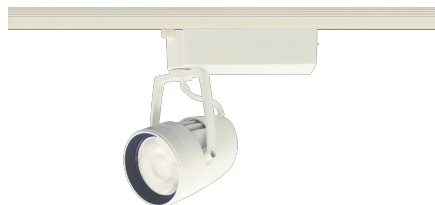

Item no. SD376-4055W9027-LX

Series Name: Cledy versa L-G tracklight
(SD376-LX)

Installation	Track mount
Type	High-efficiency Lens type tracklight
Fixture wattage	38.5W
Beam angle	54deg
Color Temp.	2700K
CRI	Ra>90
Luminous	3484 lm
Body	Die-castaluminumalloy
Body finish	White
Trim finish	White
Reflector finish	N/A
IP Rate	IP20
Light source	COB module
Input Voltage	AC220~240V
Dimming Type	Non-Dimmable
Certificate	CE,CCC
Cut Hole	N/A