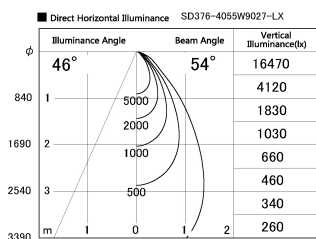

Item no. SD376-4055W9027-LX

Series Name: Cledy versa L-G tracklight
(SD376-LX)

Installation	Track mount
Type	High-efficiency Lens type tracklight
Fixture wattage	38.5W
Beam angle	54deg
Color Temp.	2700K
CRI	Ra>90
Luminous	3484 lm
Body	Die-castaluminumalloy
Body finish	White
Trim finish	White
Reflector finish	N/A
IP Rate	IP20
Light source	COB module
Input Voltage	AC220~240V
Dimming Type	Non-Dimmable
Certificate	CE,CCC
Cut Hole	N/A