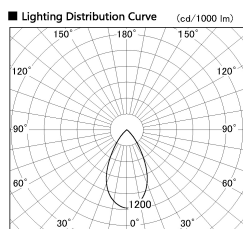

Item no. SD376-4055W9027-LX

Series Name: Cledy versa L-G tracklight
(SD376-LX)

Installation	Track mount
Type	High-efficiency Lens type tracklight
Fixture wattage	38.5W
Beam angle	54deg
Color Temp.	2700K
CRI	Ra>90
Luminous	3484 lm
Body	Die-castaluminumalloy
Body finish	White
Trim finish	White
Reflector finish	N/A
IP Rate	IP20
Light source	COB module
Input Voltage	AC220~240V
Dimming Type	Non-Dimmable
Certificate	CE,CCC
Cut Hole	N/A