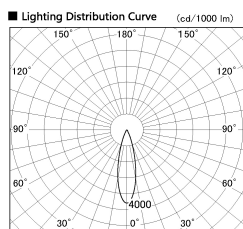

Item no. SD376-3725W9027-LX

Series Name: Cledy versa L-G tracklight
(SD376-LX)

■ Direct Horizontal Illuminance SD376-3725W9027-LX

φ	Illuminance Angle	Beam Angle	Vertical Illuminance (lx)
440	25°	26°	49470
1			12370
880			5500
2			3090
1330			1980
3			1370
1770			1010
m	1	1	770

Installation	Track mount
Type	High-efficiency Lens type tracklight
Fixture wattage	35.5W
Beam angle	26deg
Color Temp.	2700K
CRI	Ra>90
Luminous	3349 lm
Body	Die-castaluminumalloy
Body finish	White
Trim finish	White
Reflector finish	N/A
IP Rate	IP20
Light source	COB module
Input Voltage	AC220~240V
Dimming Type	Non-Dimmable
Certificate	CE,CCC
Cut Hole	N/A