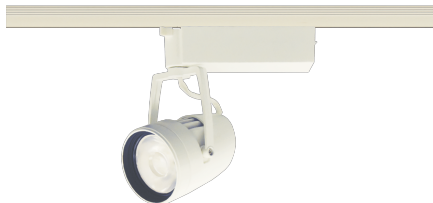

Item no. SD376-3725W9027-LX

Series Name: Cledy versa L-G tracklight
(SD376-LX)

■ Direct Horizontal Illuminance SD376-3725W9027-LX

φ	Illuminance Angle	Beam Angle	Vertical Illuminance (lx)
440	25°	26°	49470
1			12370
880			5500
2			3090
1330			1980
3			1370
1770			1010
m	1	1	770

Installation	Track mount
Type	High-efficiency Lens type tracklight
Fixture wattage	35.5W
Beam angle	26deg
Color Temp.	2700K
CRI	Ra>90
Luminous	3349 lm
Body	Die-castaluminumalloy
Body finish	White
Trim finish	White
Reflector finish	N/A
IP Rate	IP20
Light source	COB module
Input Voltage	AC220~240V
Dimming Type	Non-Dimmable
Certificate	CE,CCC
Cut Hole	N/A