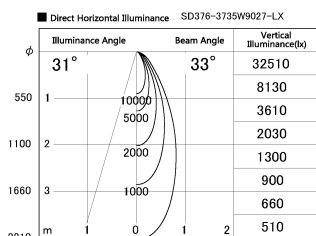

Item no. SD376-3735W9027-LX

Series Name: Cledy versa L-G tracklight
(SD376-LX)

Installation	Track mount
Type	High-efficiency Lens type tracklight
Fixture wattage	35.5W
Beam angle	33deg
Color Temp.	2700K
CRI	Ra>90
Luminous	3425 lm
Body	Die-castaluminumalloy
Body finish	White
Trim finish	White
Reflector finish	N/A
IP Rate	IP20
Light source	COB module
Input Voltage	AC220~240V
Dimming Type	Non-Dimmable
Certificate	CE,CCC
Cut Hole	N/A