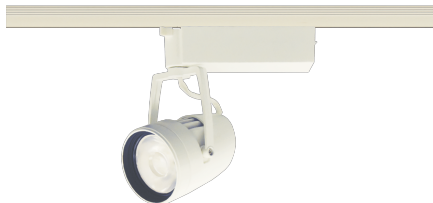

Item no. SD376-3735W9027-LX

Series Name: Cledy versa L-G tracklight
(SD376-LX)

Installation	Track mount
Type	High-efficiency Lens type tracklight
Fixture wattage	35.5W
Beam angle	33deg
Color Temp.	2700K
CRI	Ra>90
Luminous	3425 lm
Body	Die-castaluminumalloy
Body finish	White
Trim finish	White
Reflector finish	N/A
IP Rate	IP20
Light source	COB module
Input Voltage	AC220~240V
Dimming Type	Non-Dimmable
Certificate	CE,CCC
Cut Hole	N/A