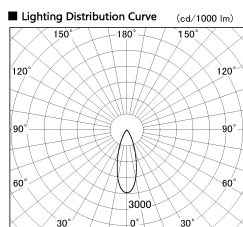

Item no. SD376-3735W9027-LX

Series Name: Cledy versa L-G tracklight
(SD376-LX)

Installation	Track mount
Type	High-efficiency Lens type tracklight
Fixture wattage	35.5W
Beam angle	33deg
Color Temp.	2700K
CRI	Ra>90
Luminous	3425 lm
Body	Die-castaluminumalloy
Body finish	White
Trim finish	White
Reflector finish	N/A
IP Rate	IP20
Light source	COB module
Input Voltage	AC220~240V
Dimming Type	Non-Dimmable
Certificate	CE,CCC
Cut Hole	N/A