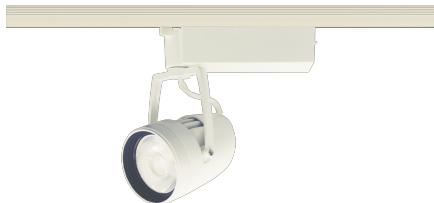

Item no. SD376-3755W9027-LX

Series Name: Cledy versa L-G tracklight
(SD376-LX)

Installation	Track mount
Type	High-efficiency Lens type tracklight
Fixture wattage	35.5W
Beam angle	54deg
Color Temp.	2700K
CRI	Ra>90
Luminous	3328 lm
Body	Die-castaluminumalloy
Body finish	White
Trim finish	White
Reflector finish	N/A
IP Rate	IP20
Light source	COB module
Input Voltage	AC220~240V
Dimming Type	Non-Dimmable
Certificate	CE,CCC
Cut Hole	N/A