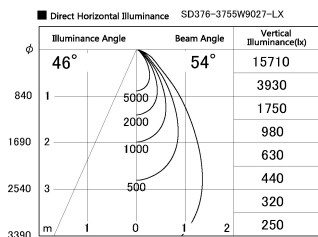

Item no. SD376-3755W9027-LX

Series Name: Cledy versa L-G tracklight
(SD376-LX)

Installation	Track mount
Type	High-efficiency Lens type tracklight
Fixture wattage	35.5W
Beam angle	54deg
Color Temp.	2700K
CRI	Ra>90
Luminous	3328 lm
Body	Die-castaluminumalloy
Body finish	White
Trim finish	White
Reflector finish	N/A
IP Rate	IP20
Light source	COB module
Input Voltage	AC220~240V
Dimming Type	Non-Dimmable
Certificate	CE,CCC
Cut Hole	N/A