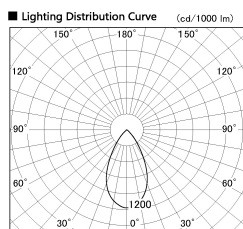

Item no. SD376-3755W9027-LX

Series Name: Cledy versa L-G tracklight
(SD376-LX)

Installation	Track mount
Type	High-efficiency Lens type tracklight
Fixture wattage	35.5W
Beam angle	54deg
Color Temp.	2700K
CRI	Ra>90
Luminous	3328 lm
Body	Die-castaluminumalloy
Body finish	White
Trim finish	White
Reflector finish	N/A
IP Rate	IP20
Light source	COB module
Input Voltage	AC220~240V
Dimming Type	Non-Dimmable
Certificate	CE,CCC
Cut Hole	N/A