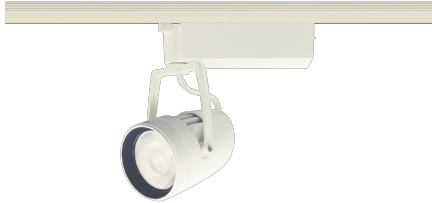

Item no. SD376-3215W9027-LX

Series Name: Cledy versa L-G tracklight
(SD376-LX)

■ Direct Horizontal Illuminance SD376-3215W9027-LX

φ	Illuminance Angle	Beam Angle	Vertical Illuminance (lx)
240	14°	15°	113130
480	50000		28280
730	20000		12570
980	10000		7070
	5000		4530
			3140
			2310
			1770

Installation	Track mount
Type	High-efficiency Lens type tracklight
Fixture wattage	32W
Beam angle	15deg
Color Temp.	2700K
CRI	Ra>90
Luminous	2414 lm
Body	Die-castaluminumalloy
Body finish	White
Trim finish	White
Reflector finish	N/A
IP Rate	IP20
Light source	COB module
Input Voltage	AC220~240V
Dimming Type	Non-Dimmable
Certificate	CE,CCC
Cut Hole	N/A