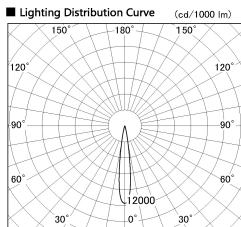

Item no. SD376-3215W9027-LX

Series Name: Cledy versa L-G tracklight
(SD376-LX)

■ Direct Horizontal Illuminance SD376-3215W9027-LX

φ	Illuminance Angle	Beam Angle	Vertical Illuminance (lx)
240	14°	15°	113130
480	50000		28280
730	20000		12570
980	10000		7070
	5000		4530
			3140
			2310
			1770

Installation	Track mount
Type	High-efficiency Lens type tracklight
Fixture wattage	32W
Beam angle	15deg
Color Temp.	2700K
CRI	Ra>90
Luminous	2414 lm
Body	Die-castaluminumalloy
Body finish	White
Trim finish	White
Reflector finish	N/A
IP Rate	IP20
Light source	COB module
Input Voltage	AC220~240V
Dimming Type	Non-Dimmable
Certificate	CE,CCC
Cut Hole	N/A