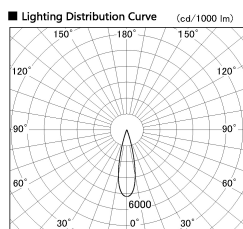

Item no. SD376-3225W9027-LX

Series Name: Cledy versa L-G tracklight  
(SD376-LX)

Installation	Track mount
Type	High-efficiency Lens type tracklight
Fixture wattage	32W
Beam angle	25deg
Color Temp.	2700K
CRI	Ra>90
Luminous	2535 lm
Body	Die-castaluminumalloy
Body finish	White
Trim finish	White
Reflector finish	N/A
IP Rate	IP20
Light source	COB module
Input Voltage	AC220~240V
Dimming Type	Non-Dimmable
Certificate	CE,CCC
Cut Hole	N/A