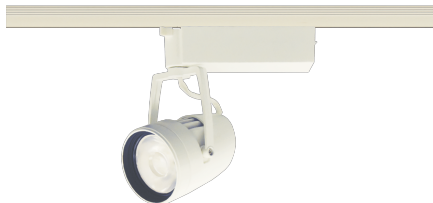

Item no. SD376-3225W9027-LX

Series Name: Cledy versa L-G tracklight  
(SD376-LX)

Installation	Track mount
Type	High-efficiency Lens type tracklight
Fixture wattage	32W
Beam angle	25deg
Color Temp.	2700K
CRI	Ra>90
Luminous	2535 lm
Body	Die-castaluminumalloy
Body finish	White
Trim finish	White
Reflector finish	N/A
IP Rate	IP20
Light source	COB module
Input Voltage	AC220~240V
Dimming Type	Non-Dimmable
Certificate	CE,CCC
Cut Hole	N/A