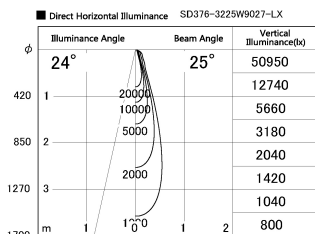

Item no. SD376-3225W9027-LX

Series Name: Cledy versa L-G tracklight  
(SD376-LX)

Installation	Track mount
Type	High-efficiency Lens type tracklight
Fixture wattage	32W
Beam angle	25deg
Color Temp.	2700K
CRI	Ra>90
Luminous	2535 lm
Body	Die-castaluminumalloy
Body finish	White
Trim finish	White
Reflector finish	N/A
IP Rate	IP20
Light source	COB module
Input Voltage	AC220~240V
Dimming Type	Non-Dimmable
Certificate	CE,CCC
Cut Hole	N/A