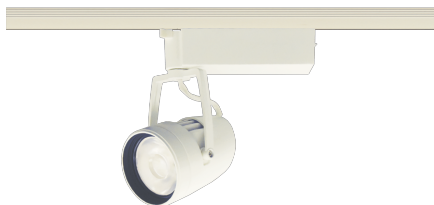

Item no. SD376-3235W9027-LX

Series Name: Cledy versa L-G tracklight
(SD376-LX)

Installation	Track mount
Type	High-efficiency Lens type tracklight
Fixture wattage	32W
Beam angle	39deg
Color Temp.	2700K
CRI	Ra>90
Luminous	2599 lm
Body	Die-castaluminumalloy
Body finish	White
Trim finish	White
Reflector finish	N/A
IP Rate	IP20
Light source	COB module
Input Voltage	AC220~240V
Dimming Type	Non-Dimmable
Certificate	CE,CCC
Cut Hole	N/A