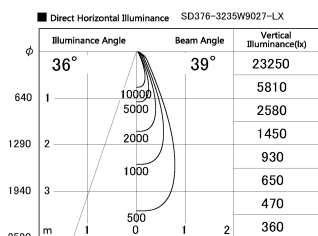

Item no. SD376-3235W9027-LX

Series Name: Cledy versa L-G tracklight
(SD376-LX)

Installation	Track mount
Type	High-efficiency Lens type tracklight
Fixture wattage	32W
Beam angle	39deg
Color Temp.	2700K
CRI	Ra>90
Luminous	2599 lm
Body	Die-castaluminumalloy
Body finish	White
Trim finish	White
Reflector finish	N/A
IP Rate	IP20
Light source	COB module
Input Voltage	AC220~240V
Dimming Type	Non-Dimmable
Certificate	CE,CCC
Cut Hole	N/A