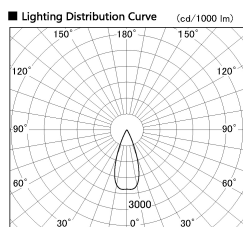

Item no. SD376-3235W9027-LX

Series Name: Cledy versa L-G tracklight
(SD376-LX)

Installation	Track mount
Type	High-efficiency Lens type tracklight
Fixture wattage	32W
Beam angle	39deg
Color Temp.	2700K
CRI	Ra>90
Luminous	2599 lm
Body	Die-castaluminumalloy
Body finish	White
Trim finish	White
Reflector finish	N/A
IP Rate	IP20
Light source	COB module
Input Voltage	AC220~240V
Dimming Type	Non-Dimmable
Certificate	CE,CCC
Cut Hole	N/A