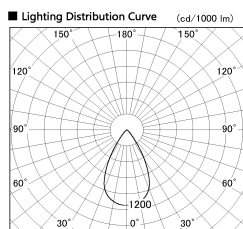

Item no. SD376-3255W9027-LX

Series Name: Cledy versa L-G tracklight
(SD376-LX)

Installation	Track mount
Type	High-efficiency Lens type tracklight
Fixture wattage	32W
Beam angle	57deg
Color Temp.	2700K
CRI	Ra>90
Luminous	2491 lm
Body	Die-castaluminumalloy
Body finish	White
Trim finish	White
Reflector finish	N/A
IP Rate	IP20
Light source	COB module
Input Voltage	AC220~240V
Dimming Type	Non-Dimmable
Certificate	CE,CCC
Cut Hole	N/A