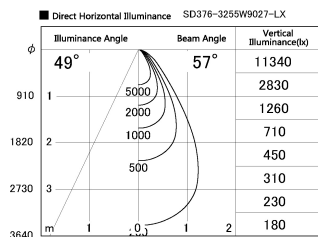

Item no. SD376-3255W9027-LX

Series Name: Cledy versa L-G tracklight
(SD376-LX)

Installation	Track mount
Type	High-efficiency Lens type tracklight
Fixture wattage	32W
Beam angle	57deg
Color Temp.	2700K
CRI	Ra>90
Luminous	2491 lm
Body	Die-castaluminumalloy
Body finish	White
Trim finish	White
Reflector finish	N/A
IP Rate	IP20
Light source	COB module
Input Voltage	AC220~240V
Dimming Type	Non-Dimmable
Certificate	CE,CCC
Cut Hole	N/A