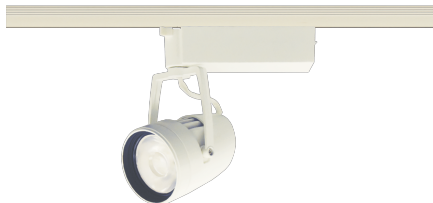

Item no. SD376-3255W9027-LX

Series Name: Cledy versa L-G tracklight
(SD376-LX)

Installation	Track mount
Type	High-efficiency Lens type tracklight
Fixture wattage	32W
Beam angle	57deg
Color Temp.	2700K
CRI	Ra>90
Luminous	2491 lm
Body	Die-castaluminumalloy
Body finish	White
Trim finish	White
Reflector finish	N/A
IP Rate	IP20
Light source	COB module
Input Voltage	AC220~240V
Dimming Type	Non-Dimmable
Certificate	CE,CCC
Cut Hole	N/A