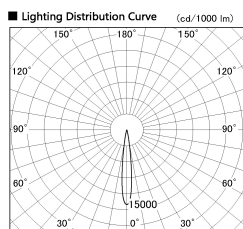

Item no. SD376-2515W9027-LX

Series Name: Cledy versa L-G tracklight  
(SD376-LX)

■ Direct Horizontal Illuminance SD376-2515W9027-LX

φ	Illuminance Angle	Beam Angle	Vertical Illuminance (lx)
210	12°	13°	100710
1	50000		25180
	20000		11190
420	10000		6290
2	5000		4030
630			2800
3			2060
840			1570

Installation	Track mount
Type	High-efficiency Lens type tracklight
Fixture wattage	24W
Beam angle	13deg
Color Temp.	2700K
CRI	Ra>90
Luminous	1781 lm
Body	Die-castaluminumalloy
Body finish	White
Trim finish	White
Reflector finish	N/A
IP Rate	IP20
Light source	COB module
Input Voltage	AC220~240V
Dimming Type	Non-Dimmable
Certificate	CE,CCC
Cut Hole	N/A