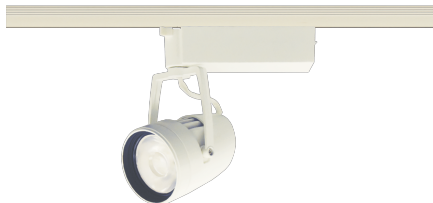

Item no. SD376-2515W9027-LX

Series Name: Cledy versa L-G tracklight  
(SD376-LX)

■ Direct Horizontal Illuminance SD376-2515W9027-LX

φ	Illuminance Angle	Beam Angle	Vertical Illuminance (lx)
210	12°	13°	100710
1	50000		25180
	20000		11190
420	10000		6290
2	5000		4030
630			2800
3			2060
840			1570

Installation	Track mount
Type	High-efficiency Lens type tracklight
Fixture wattage	24W
Beam angle	13deg
Color Temp.	2700K
CRI	Ra>90
Luminous	1781 lm
Body	Die-castaluminumalloy
Body finish	White
Trim finish	White
Reflector finish	N/A
IP Rate	IP20
Light source	COB module
Input Voltage	AC220~240V
Dimming Type	Non-Dimmable
Certificate	CE,CCC
Cut Hole	N/A