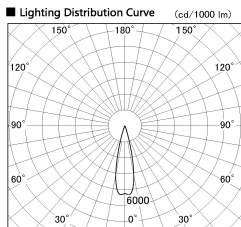

Item no. SD376-2525W9027-LX

Series Name: Cledy versa L-G tracklight  
(SD376-LX)

Installation	Track mount
Type	High-efficiency Lens type tracklight
Fixture wattage	24W
Beam angle	25deg
Color Temp.	2700K
CRI	Ra>90
Luminous	1873 lm
Body	Die-castaluminumalloy
Body finish	White
Trim finish	White
Reflector finish	N/A
IP Rate	IP20
Light source	COB module
Input Voltage	AC220~240V
Dimming Type	Non-Dimmable
Certificate	CE,CCC
Cut Hole	N/A