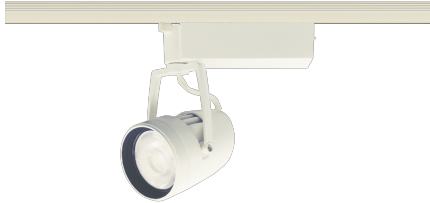

Item no. SD376-2525W9027-LX

Series Name: Cledy versa L-G tracklight  
(SD376-LX)

Installation	Track mount
Type	High-efficiency Lens type tracklight
Fixture wattage	24W
Beam angle	25deg
Color Temp.	2700K
CRI	Ra>90
Luminous	1873 lm
Body	Die-castaluminumalloy
Body finish	White
Trim finish	White
Reflector finish	N/A
IP Rate	IP20
Light source	COB module
Input Voltage	AC220~240V
Dimming Type	Non-Dimmable
Certificate	CE,CCC
Cut Hole	N/A