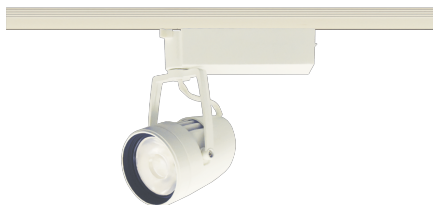

Item no. SD376-2525W9027-LX

Series Name: Cledy versa L-G tracklight
(SD376-LX)

Installation	Track mount
Type	High-efficiency Lens type tracklight
Fixture wattage	24W
Beam angle	25deg
Color Temp.	2700K
CRI	Ra>90
Luminous	1873 lm
Body	Die-castaluminumalloy
Body finish	White
Trim finish	White
Reflector finish	N/A
IP Rate	IP20
Light source	COB module
Input Voltage	AC220~240V
Dimming Type	Non-Dimmable
Certificate	CE,CCC
Cut Hole	N/A