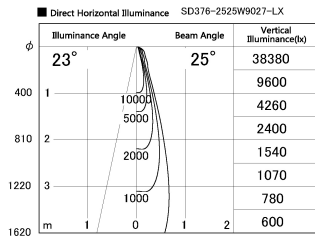

Item no. SD376-2525W9027-LX

Series Name: Cledy versa L-G tracklight  
(SD376-LX)

Installation	Track mount
Type	High-efficiency Lens type tracklight
Fixture wattage	24W
Beam angle	25deg
Color Temp.	2700K
CRI	Ra>90
Luminous	1873 lm
Body	Die-castaluminumalloy
Body finish	White
Trim finish	White
Reflector finish	N/A
IP Rate	IP20
Light source	COB module
Input Voltage	AC220~240V
Dimming Type	Non-Dimmable
Certificate	CE,CCC
Cut Hole	N/A