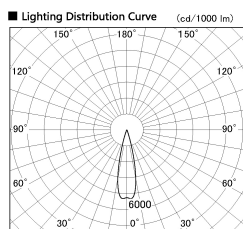

Item no. SD376-2525W9027-LX

Series Name: Cledy versa L-G tracklight
(SD376-LX)

Installation	Track mount
Type	High-efficiency Lens type tracklight
Fixture wattage	24W
Beam angle	25deg
Color Temp.	2700K
CRI	Ra>90
Luminous	1873 lm
Body	Die-castaluminumalloy
Body finish	White
Trim finish	White
Reflector finish	N/A
IP Rate	IP20
Light source	COB module
Input Voltage	AC220~240V
Dimming Type	Non-Dimmable
Certificate	CE,CCC
Cut Hole	N/A