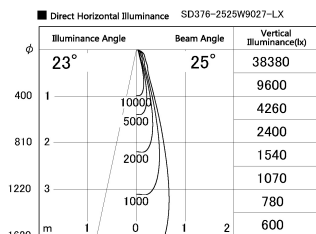

Item no. SD376-2525W9027-LX

Series Name: Cledy versa L-G tracklight
(SD376-LX)

Installation	Track mount
Type	High-efficiency Lens type tracklight
Fixture wattage	24W
Beam angle	25deg
Color Temp.	2700K
CRI	Ra>90
Luminous	1873 lm
Body	Die-castaluminumalloy
Body finish	White
Trim finish	White
Reflector finish	N/A
IP Rate	IP20
Light source	COB module
Input Voltage	AC220~240V
Dimming Type	Non-Dimmable
Certificate	CE,CCC
Cut Hole	N/A