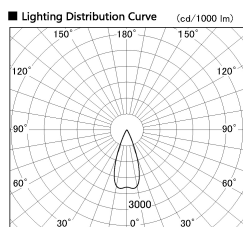

Item no. SD376-2535W9027-LX

Series Name: Cledy versa L-G tracklight
(SD376-LX)

| | |
|------------------|--------------------------------------|
| Installation | Track mount |
| Type | High-efficiency Lens type tracklight |
| Fixture wattage | 24W |
| Beam angle | 40deg |
| Color Temp. | 2700K |
| CRI | Ra>90 |
| Luminous | 1912 lm |
| Body | Die-castaluminumalloy |
| Body finish | White |
| Trim finish | White |
| Reflector finish | N/A |
| IP Rate | IP20 |
| Light source | COB module |
| Input Voltage | AC220~240V |
| Dimming Type | Non-Dimmable |
| Certificate | CE,CCC |
| Cut Hole | N/A |