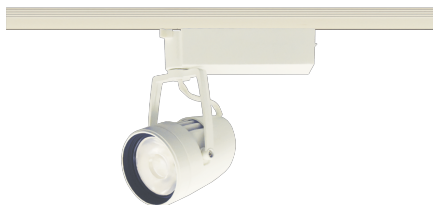

Item no. SD376-2535W9027-LX

Series Name: Cledy versa L-G tracklight
(SD376-LX)

| | |
|------------------|--------------------------------------|
| Installation | Track mount |
| Type | High-efficiency Lens type tracklight |
| Fixture wattage | 24W |
| Beam angle | 40deg |
| Color Temp. | 2700K |
| CRI | Ra>90 |
| Luminous | 1912 lm |
| Body | Die-castaluminumalloy |
| Body finish | White |
| Trim finish | White |
| Reflector finish | N/A |
| IP Rate | IP20 |
| Light source | COB module |
| Input Voltage | AC220~240V |
| Dimming Type | Non-Dimmable |
| Certificate | CE,CCC |
| Cut Hole | N/A |