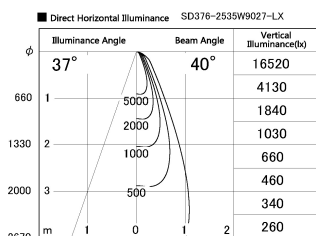

Item no. SD376-2535W9027-LX

Series Name: Cledy versa L-G tracklight
(SD376-LX)

| | |
|------------------|--------------------------------------|
| Installation | Track mount |
| Type | High-efficiency Lens type tracklight |
| Fixture wattage | 24W |
| Beam angle | 40deg |
| Color Temp. | 2700K |
| CRI | Ra>90 |
| Luminous | 1912 lm |
| Body | Die-castaluminumalloy |
| Body finish | White |
| Trim finish | White |
| Reflector finish | N/A |
| IP Rate | IP20 |
| Light source | COB module |
| Input Voltage | AC220~240V |
| Dimming Type | Non-Dimmable |
| Certificate | CE,CCC |
| Cut Hole | N/A |