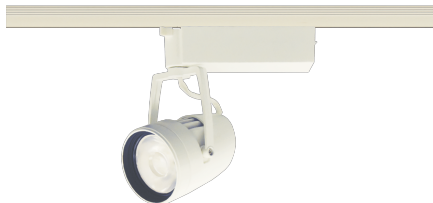

Item no. SD376-2015W9027-LX

Series Name: Cledy versa L-G tracklight  
(SD376-LX)

■ Direct Horizontal Illuminance SD376-2015W9027-LX

φ	Illuminance Angle	Beam Angle	Vertical Illuminance (lx)
210	12°	13°	82930
210			20730
420			9210
420			5180
630			3320
630			2300
840			1690
840			1300

Installation	Track mount
Type	High-efficiency Lens type tracklight
Fixture wattage	18.6W
Beam angle	13deg
Color Temp.	2700K
CRI	Ra>90
Luminous	1432 lm
Body	Die-castaluminumalloy
Body finish	White
Trim finish	White
Reflector finish	N/A
IP Rate	IP20
Light source	COB module
Input Voltage	AC220~240V
Dimming Type	Non-Dimmable
Certificate	CE,CCC
Cut Hole	N/A