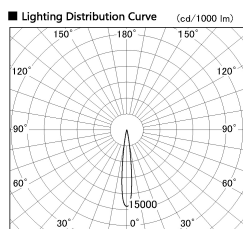

Item no. SD376-2015W9027-LX

Series Name: Cledy versa L-G tracklight  
(SD376-LX)

■ Direct Horizontal Illuminance SD376-2015W9027-LX

φ	Illuminance Angle	Beam Angle	Vertical Illuminance (lx)
210	12°	13°	82930
210			20730
420			9210
420			5180
630			3320
630			2300
840			1690
840			1300

Installation	Track mount
Type	High-efficiency Lens type tracklight
Fixture wattage	18.6W
Beam angle	13deg
Color Temp.	2700K
CRI	Ra>90
Luminous	1432 lm
Body	Die-castaluminumalloy
Body finish	White
Trim finish	White
Reflector finish	N/A
IP Rate	IP20
Light source	COB module
Input Voltage	AC220~240V
Dimming Type	Non-Dimmable
Certificate	CE,CCC
Cut Hole	N/A